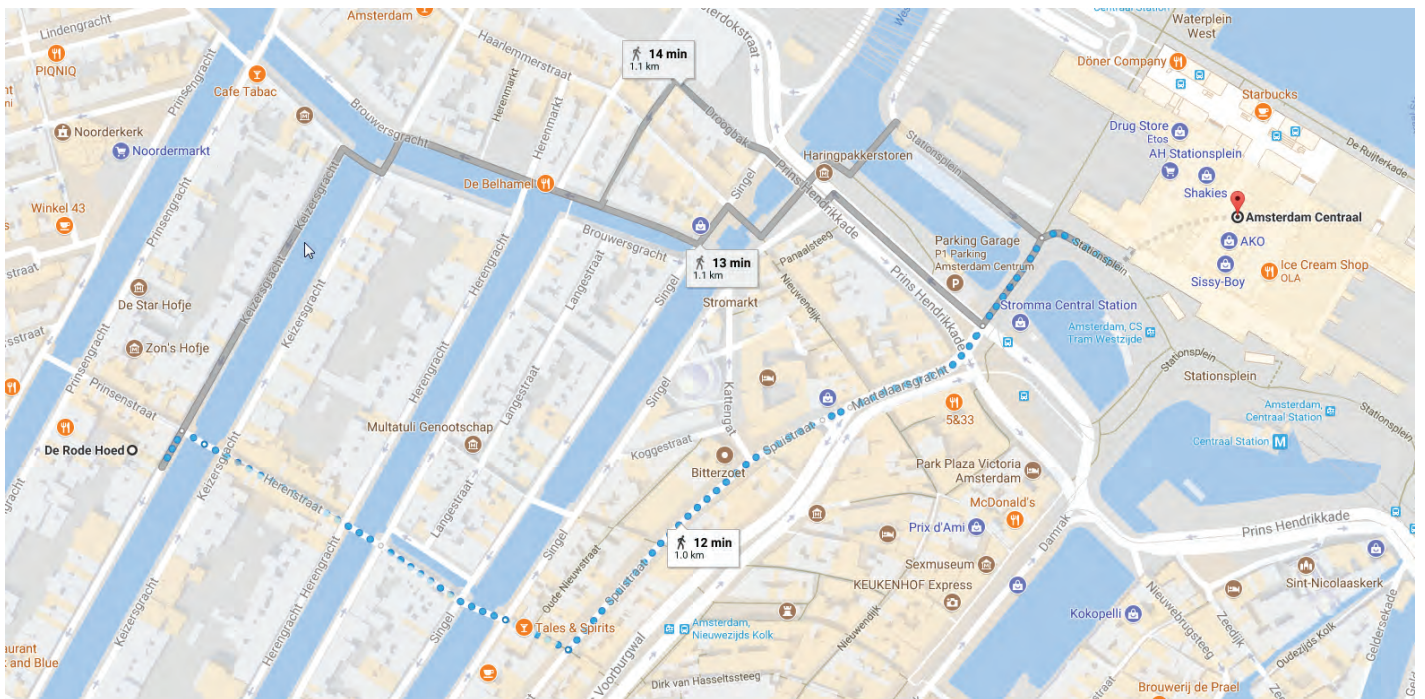

## » HOW TO REACH THE CONFERENCE from Amsterdam Central Station

 **Estimated Walking distance: 12 min (1.0 km) via Spuistraat**

 **Public Transport: Tram 1, 2, 5, 17 / Tram Stop: "Nieuwezijds Kolk"**

**Amsterdam Central Station**  
Stationsplein, 1012 AB Amsterdam, Netherlands

**Conference - De Rode Hoed**  
Keizersgracht 102, 1015 CV Amsterdam

[OPEN ON MAPS](#)

For more info on public transports,  
you can download: