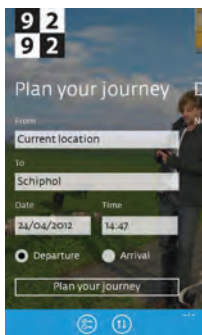

## » HOW TO REACH THE CONFERENCE from Amsterdam Central Station

 **Estimated Walking distance: 12 min (1.0 km) via Spuistraat**

 **Public Transport: Tram 1, 2, 5, 17 / Tram Stop: "Nieuwezijds Kolk"**

**Amsterdam Central Station**  
Stationsplein, 1012 AB Amsterdam, Netherlands

**Conference - De Rode Hoed**  
Keizersgracht 102, 1015 CV Amsterdam

[OPEN ON MAPS](#)

For more info on public transports,  
you can download: